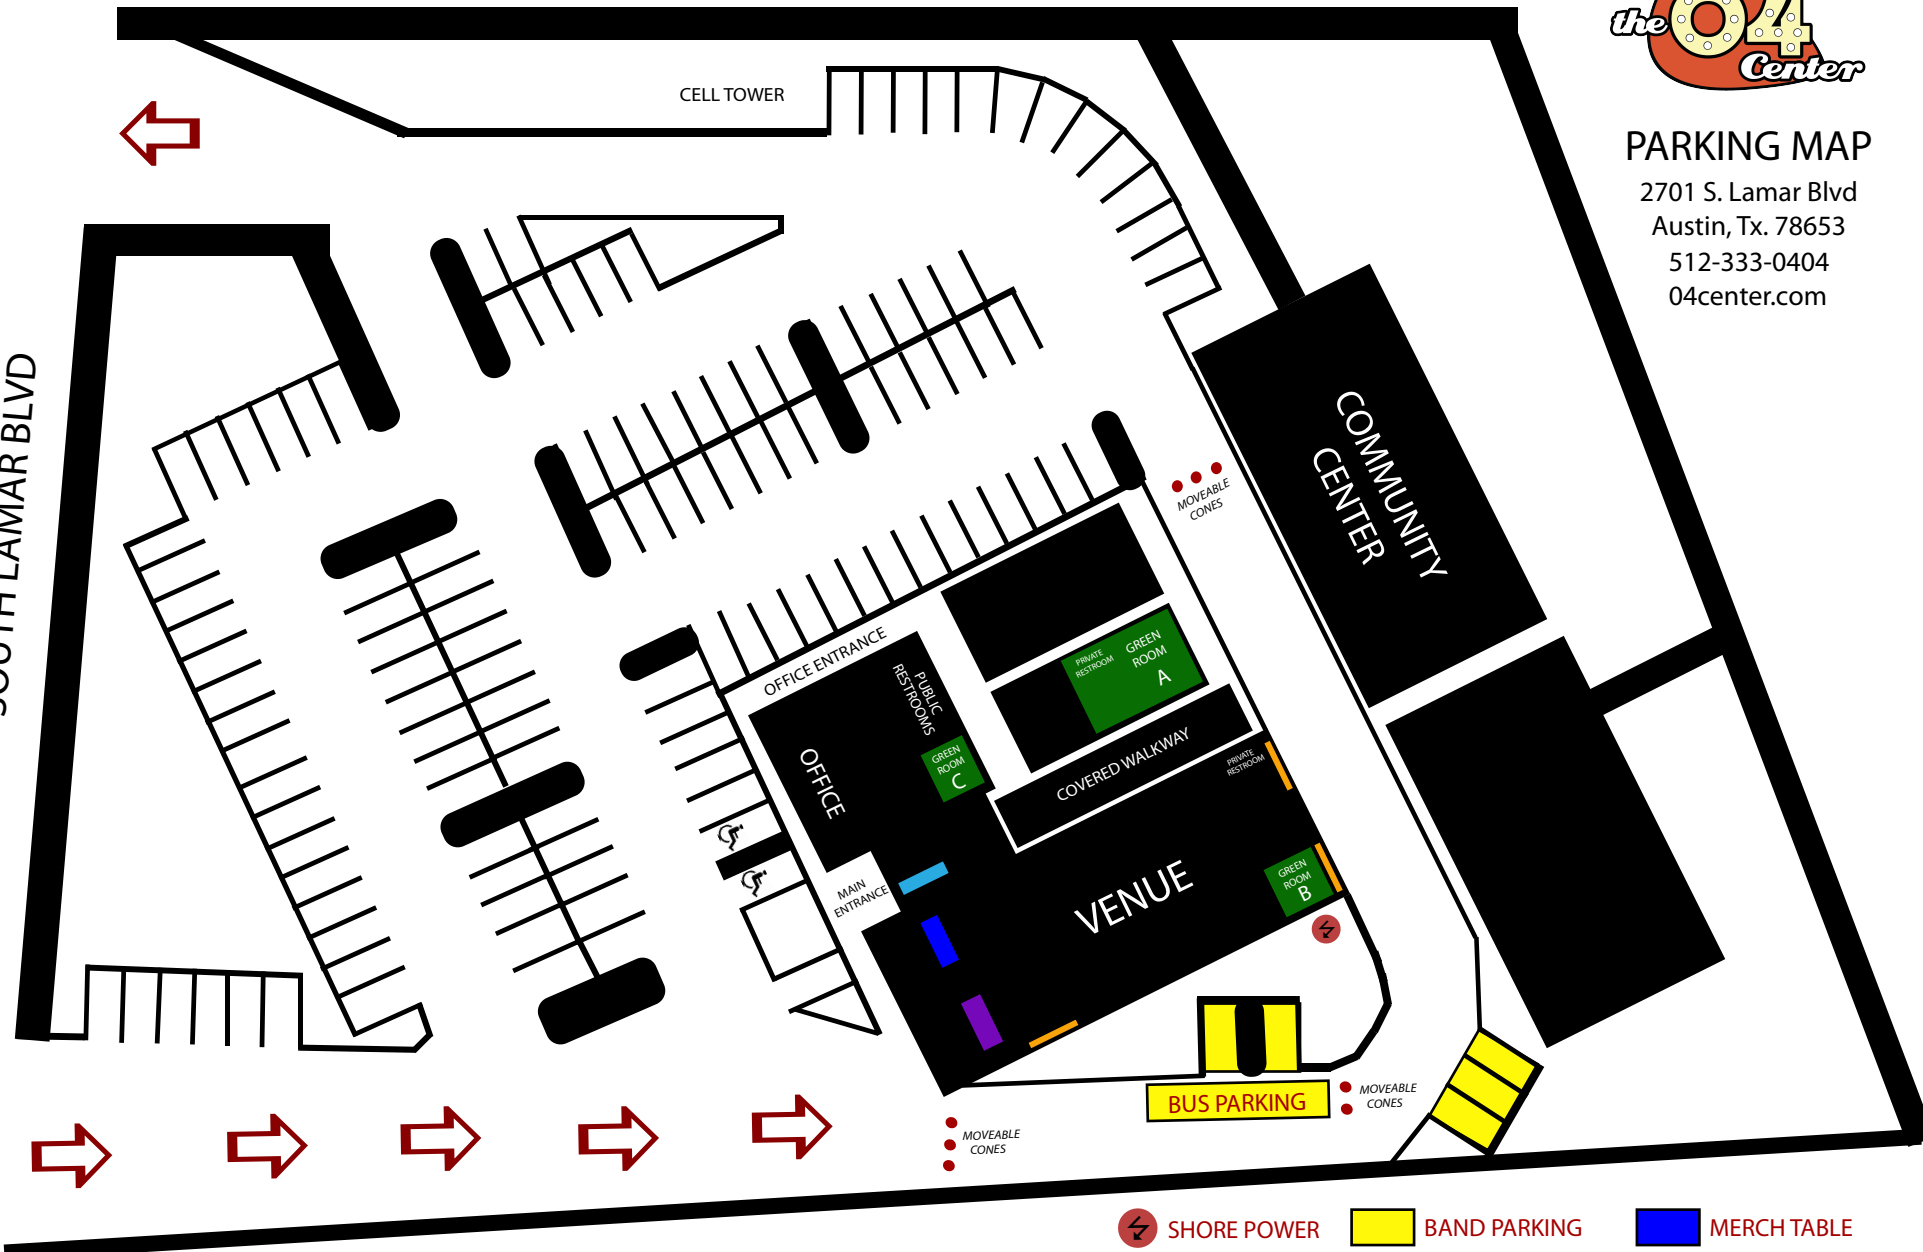

# MATT'S EL RANCHO

## PARKING MAP

2701 S. Lamar Blvd  
 Austin, Tx. 78653  
 512-333-0404  
 04center.com

SOUTH LAMAR BLVD

-  SHORE POWER
-  BAND PARKING
-  MERCH TABLE
-  LOAD-IN DOORS
-  BOX OFFICE
-  GREEN ROOMS
-  BAR